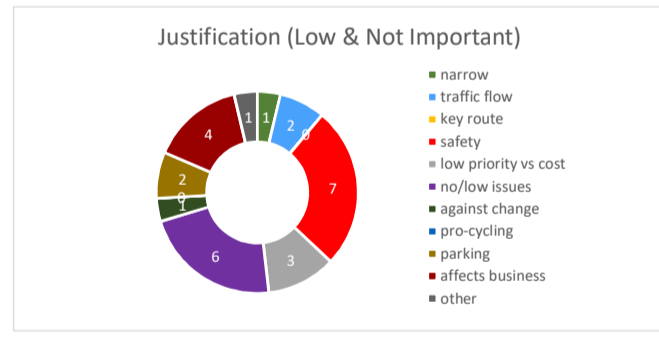

Miramar Avenue (phase 2)

77 responses

Design - Option A

Design - Option B

Overall

High Importance (47% of respondents)

Low Importance (41% of respondents)

I live on this street (2 respondents)