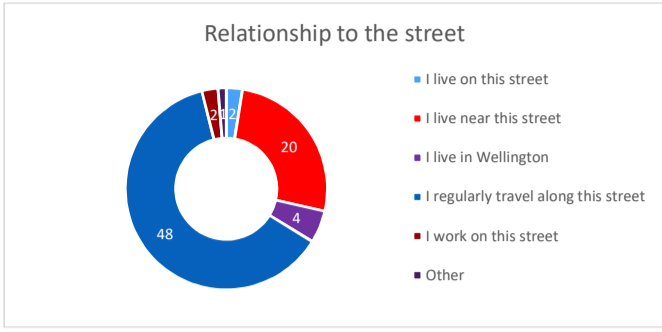

Miramar Avenue (phase 2)

77 responses

Design - Option A

Design - Option B

Overall

High Importance (47% of respondents)

Low Importance (41% of respondents)

I live on this street (2 respondents)

I live near this street (20 respondents)

I live in Wellington (4 respondents)

I regularly travel along this street (48 respondents)

I work on this street (2 respondents)

Other (1 respondent)