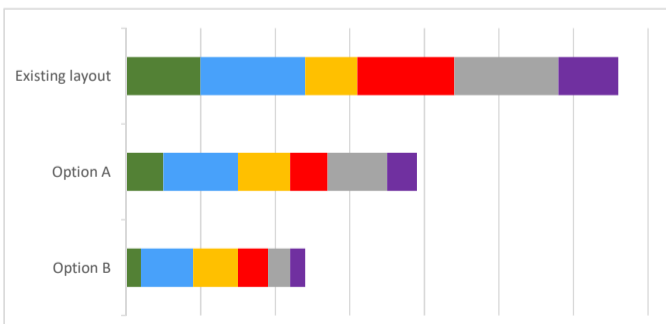

Miramar Avenue (phase 2)

77 responses

Design - Option A

Design - Option B

Overall

High Importance (47% of respondents)

Low Importance (41% of respondents)

I live on this street (2 respondents)

I live near this street (20 respondents)

I live in Wellington (4 respondents)

I regularly travel along this street (48 respondents)

I work on this street (2 respondents)

Other (1 respondent)