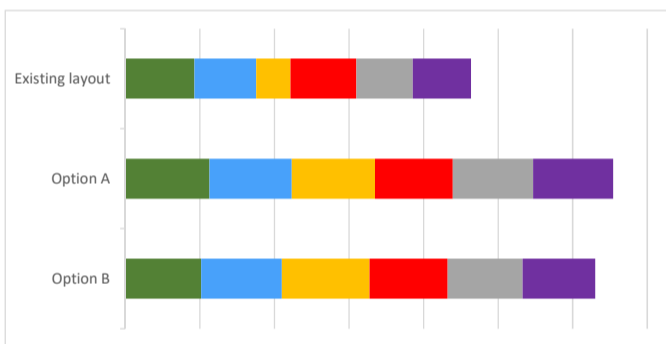

Miramar Avenue (phase 2)

77 responses

Design - Option A

Design - Option B

Overall

High Importance (47% of respondents)

Low Importance (41% of respondents)

I live on this street (2 respondents)

I live near this street (20 respondents)

I live in Wellington (4 respondents)

I regularly travel along this street (48 respondents)

I work on this street (2 respondents)

Other (1 respondent)