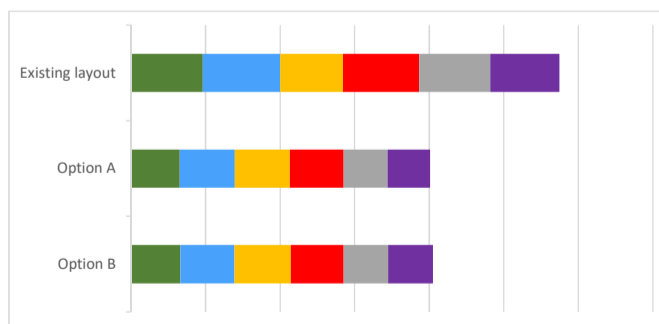

Miramar Avenue (phase 2)

77 responses

Design - Option A

Design - Option B

Overall

High Importance (47% of respondents)

Low Importance (41% of respondents)

I live on this street (2 respondents)

I live near this street (20 respondents)

I live in Wellington (4 respondents)

I regularly travel along this street (48 respondents)

I work on this street (2 respondents)

Other (1 respondent)