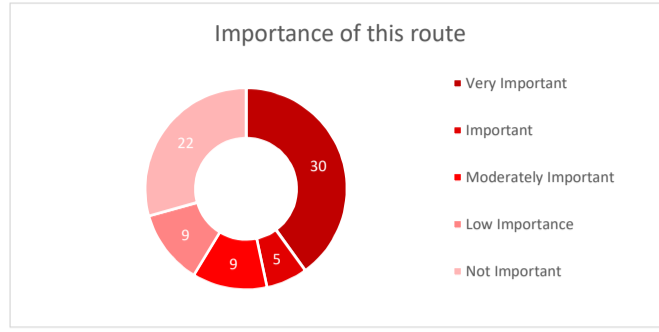

Miramar Avenue (phase 2)

77 responses

Design - Option A

Design - Option B

Overall

High Importance (47% of respondents)

Low Importance (41% of respondents)

I live on this street (2 respondents)