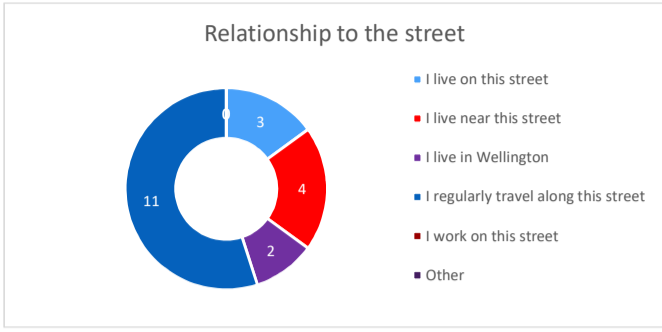

Ira Street and Miramar Avenue

20 responses

Design - Option A

Design - Option B

Overall

High Importance (53% of respondents)

Low Importance (37% of respondents)

I live on this street (3 respondents)

I live near this street (4 respondents)

I live in Wellington (2 respondents)

I regularly travel along this street (11 respondents)

I work on this street (0 respondents)

Other (0 respondents)