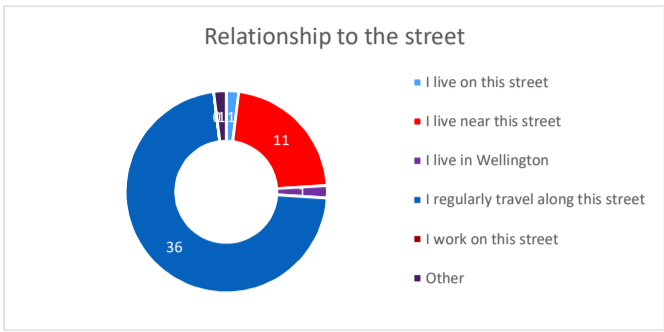

Constable St (Riddiford St to Coromandel St)

51 responses

Design - Option A

Design - Option B

Overall

High Importance (83% of respondents)

Low Importance (13% of respondents)

I live on this street (1 respondent)

I live near this street (11 respondents)

I live in Wellington (1 respondent)

I regularly travel along this street (36 respondents)

I work on this street (0 respondents)

Other (1 respondent)