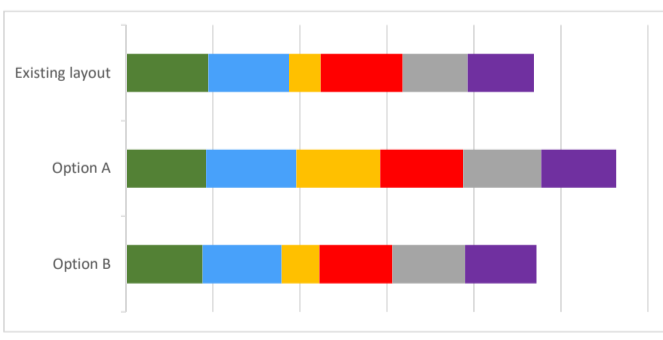

I live near this street (11 respondents)