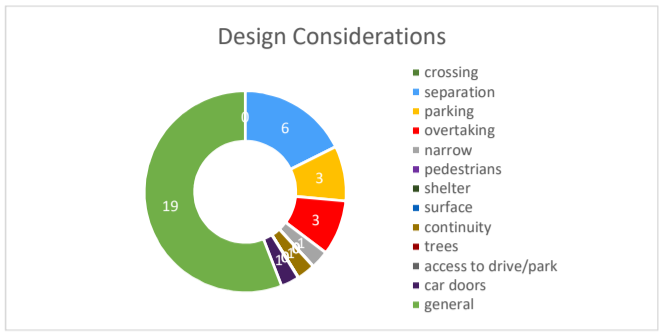

Constable St (Riddiford St to Coromandel St)

51 responses

Design - Option A

Design - Option B

Overall

High Importance (83% of respondents)

Low Importance (13% of respondents)

I live on this street (1 respondent)

I live near this street (11 respondents)

I live in Wellington (1 respondent)

I regularly travel along this street (36 respondents)

I work on this street (0 respondents)

Other (1 respondent)