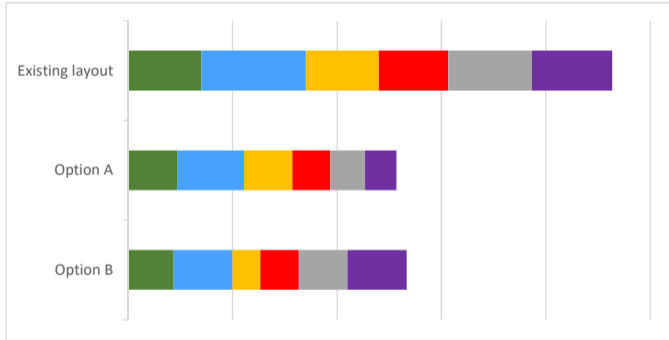

Constable St (Riddiford St to Coromandel St)

51 responses

Design - Option A

Design - Option B

Overall

High Importance (83% of respondents)

Low Importance (13% of respondents)

I live on this street (1 respondent)