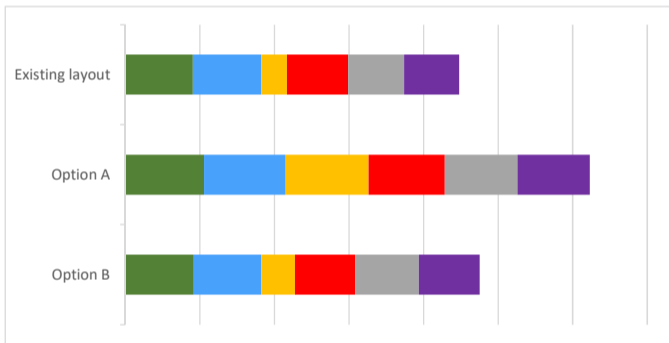

Constable St (Riddiford St to Coromandel St)

51 responses

Design - Option A

Design - Option B

Overall

High Importance (83% of respondents)

Low Importance (13% of respondents)

I live on this street (1 respondent)