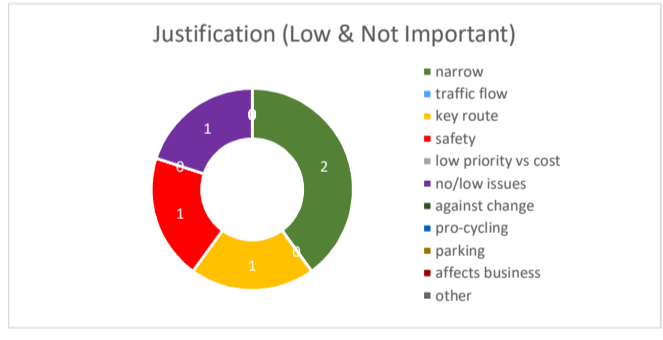

Constable St (Riddiford St to Coromandel St)

51 responses

Design - Option A

Design - Option B

Overall

High Importance (83% of respondents)

Low Importance (13% of respondents)

I live on this street (1 respondent)