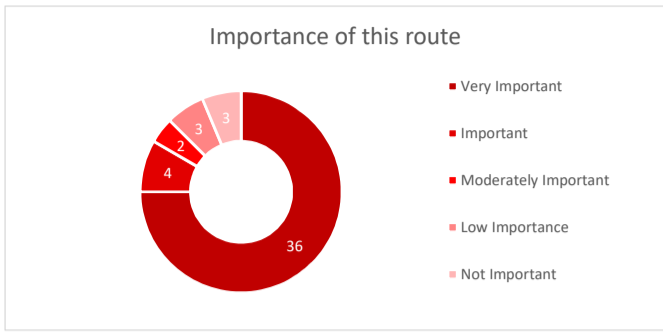

Constable St (Riddiford St to Coromandel St)

51 responses

Design - Option A

Design - Option B

Overall

High Importance (83% of respondents)

Low Importance (13% of respondents)

I live on this street (1 respondent)