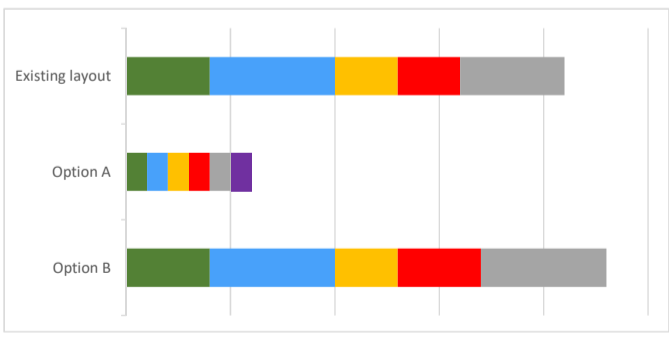

Constable St (Riddiford St to Coromandel St)

51 responses

Design - Option A

Design - Option B

Overall

High Importance (83% of respondents)

Low Importance (13% of respondents)

I live on this street (1 respondent)