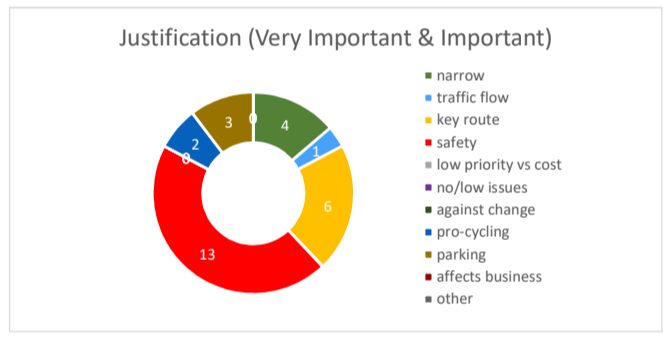

Constable St (Riddiford St to Coromandel St)

51 responses

Design - Option A

Design - Option B

Overall

High Importance (83% of respondents)

Low Importance (13% of respondents)

I live on this street (1 respondent)