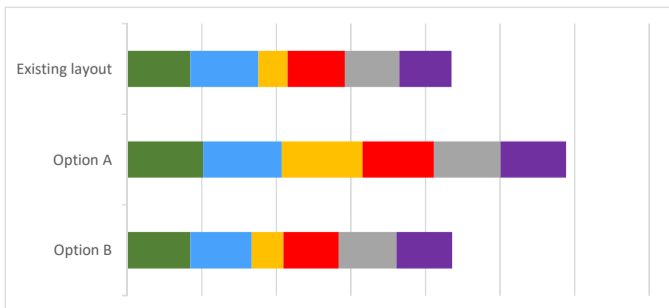

I regularly travel along this street (36 respondents)