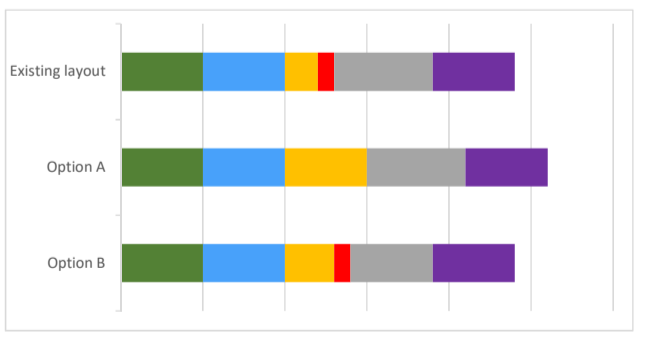

I live in Wellington (1 respondent)