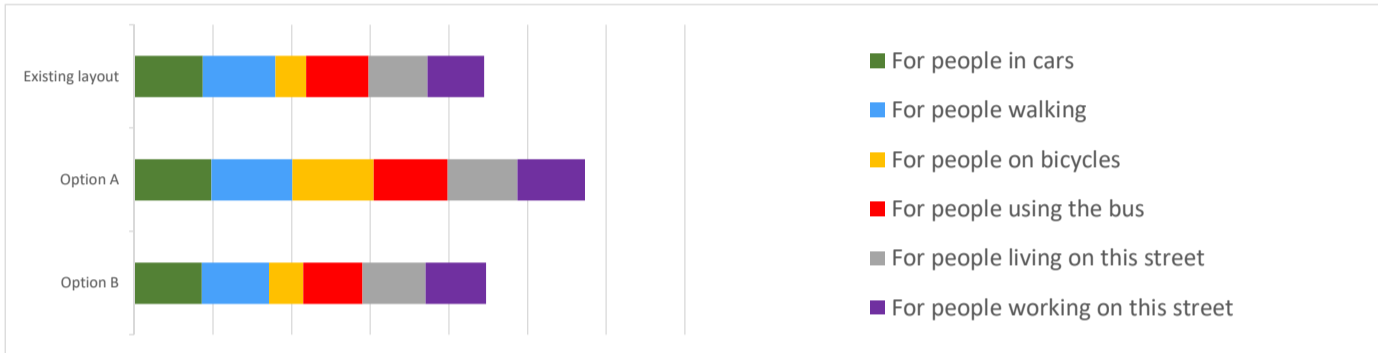

Constable St (Riddiford St to Coromandel St)

51 responses

Design - Option A

Design - Option B

Overall

High Importance (83% of respondents)

Low Importance (13% of respondents)

I live on this street (1 respondent)