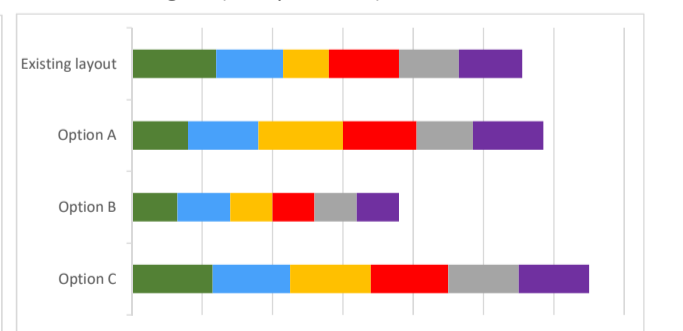

Broadway (Miro St to Strathmore Shops)

21 responses

Design - Option A

Design - Option B

Design - Option C

Overall

High Importance (80% of respondents)

Low Importance (15% of respondents)

I live on this street (0 respondents)

I live near this street (4 respondents)

I live in Wellington (5 respondents)

I regularly travel along this street (11 respondents)

I work on this street (0 respondents)