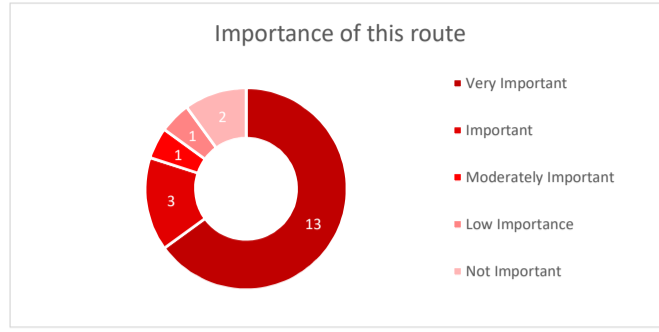

Broadway (Miro St to Strathmore Shops)

21 responses

Design - Option A

Design - Option B

Design - Option C

Overall

High Importance (80% of respondents)

Low Importance (15% of respondents)

I live on this street (0 respondents)

I live near this street (4 respondents)

I live in Wellington (5 respondents)

I regularly travel along this street (11 respondents)

I work on this street (0 respondents)