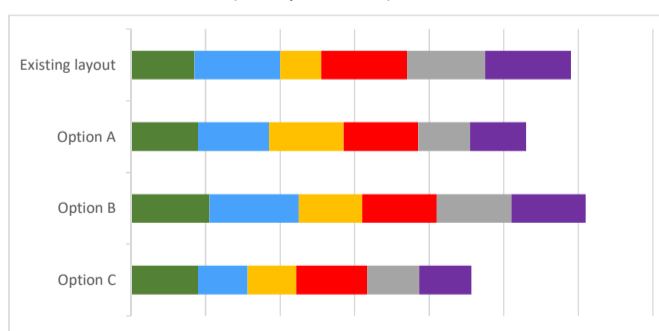

Broadway (Miro St to Strathmore Shops)

21 responses

Design - Option A

Design - Option B

Design - Option C

Overall

High Importance (80% of respondents)

Low Importance (15% of respondents)

I live on this street (0 respondents)

I live near this street (4 respondents)

I live in Wellington (5 respondents)

I regularly travel along this street (11 respondents)

I work on this street (0 respondents)