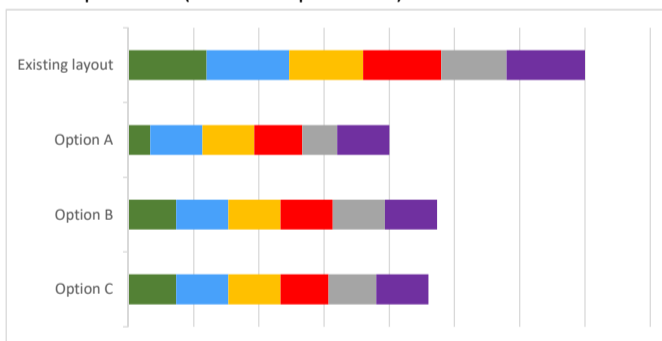

Broadway (Miro St to Strathmore Shops)

21 responses

Design - Option A

Design - Option B

Design - Option C

Overall

High Importance (80% of respondents)

Low Importance (15% of respondents)

I live on this street (0 respondents)

I live near this street (4 respondents)

I live in Wellington (5 respondents)

I regularly travel along this street (11 respondents)

I work on this street (0 respondents)