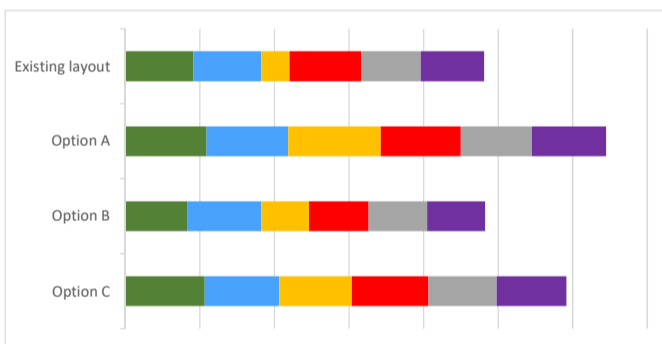

Broadway (Miro St to Strathmore Shops)

21 responses

Design - Option A

Design - Option B

Design - Option C

Overall

High Importance (80% of respondents)

Low Importance (15% of respondents)

I live on this street (0 respondents)

I live near this street (4 respondents)

I live in Wellington (5 respondents)

I regularly travel along this street (11 respondents)

I work on this street (0 respondents)