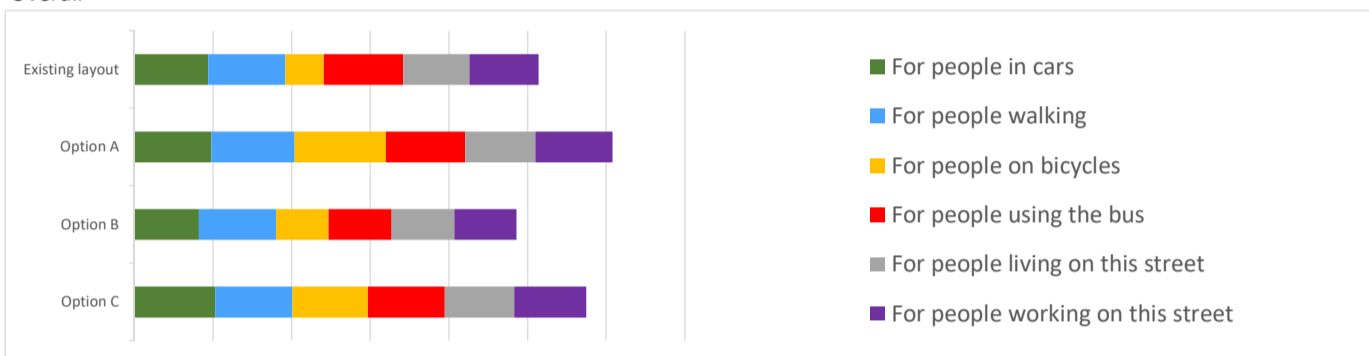

Broadway (Miro St to Strathmore Shops)

21 responses

Design - Option A

Design - Option B

Design - Option C

Overall

High Importance (80% of respondents)

Low Importance (15% of respondents)