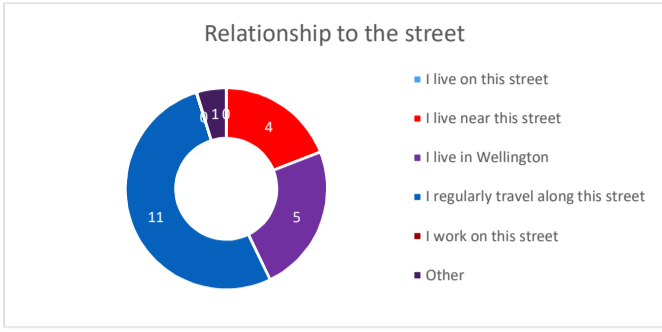

Broadway (Miro St to Strathmore Shops)

21 responses

Design - Option A

Design - Option B

Design - Option C

Overall

High Importance (80% of respondents)

Low Importance (15% of respondents)

I live on this street (0 respondents)

I live near this street (4 respondents)

I live in Wellington (5 respondents)

I regularly travel along this street (11 respondents)

I work on this street (0 respondents)