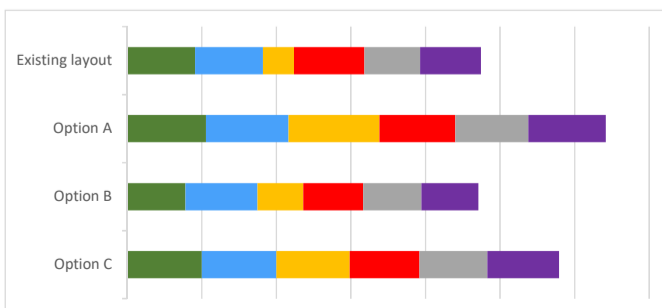

Broadway (Miro St to Strathmore Shops)

21 responses

Design - Option A

Design - Option B

Design - Option C

Overall

High Importance (80% of respondents)

Low Importance (15% of respondents)

I live on this street (0 respondents)

I live near this street (4 respondents)

I live in Wellington (5 respondents)

I regularly travel along this street (11 respondents)

I work on this street (0 respondents)